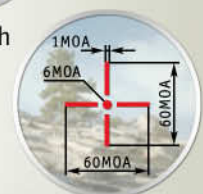

AMERICAN TECHNOLOGIES
NETWORK, CORP.

ULTRA SIGHT DIGITAL

OPEN COLLIMATING REFLEX SIGHT

The Digital Ultra Sight by ATNc is designed to be a both eyes open, heads-up, rapid acquisition reflex sight with a New revolutionary feature called MultiAim®. MultiAim® makes the ATNc Digital Ultra Sight the only sight on the market where the user can with a push of a button instantaneously change the reticle pattern of the sight without a shift in the point of impact. Digitally controlled MultiAim® allows an array of features such as 5-reticle configurations, reticle brightness adjustments, brightness level memory, reticle pattern memory and low battery indication.

Since there are with no movable parts the reliability of the device is greater than standard reflex sights. MultiAim® combined with superb optics, robust construction, highly accurate windage and elevation system and an efficient electrical design for long battery life makes the Digital Ultra Sight the best Reflex sight on the market. Military Personnel, Law Enforcement Professionals, Hunters and Sport Marksmen can enjoy the sight that surpasses the competition in features and is priced far more competitively.