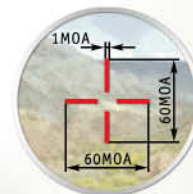

Open Cross Hair