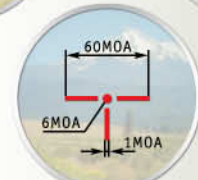

Post with Dot